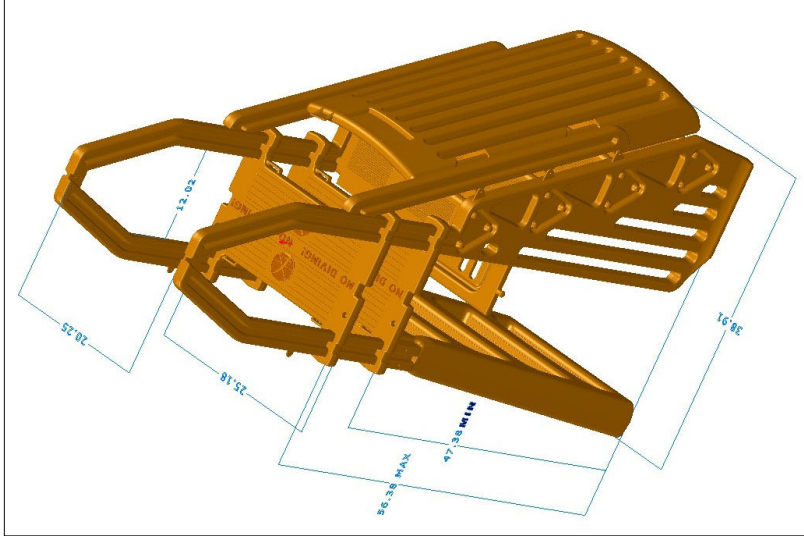

MODEL CE SPECS & MEASUREMENTS

**ALL MEASUREMENTS
ARE IN INCHES**

**SUBJECT TO CHANGE
BUT WITHIN CODE
SPECIFICATIONS**

**GATE OPENS OUT,
IS SELF-CLOSING,
SELF-LATCHING &
LOCKABLE
(LOCK NOT INCLUDED)**