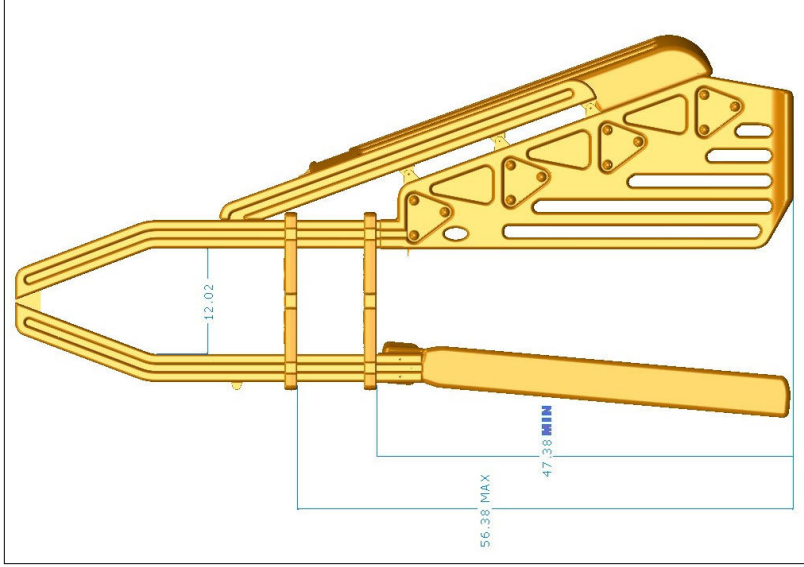

MODEL CE SPECS & MEASUREMENTS

**ALL MEASUREMENTS
ARE IN INCHES**

**SUBJECT TO CHANGE
BUT WITHIN CODE
SPECIFICATIONS**

**GATE OPENS OUT,
IS SELF-CLOSING,
SELF-LATCHING &
LOCKABLE
(LOCK NOT INCLUDED)**