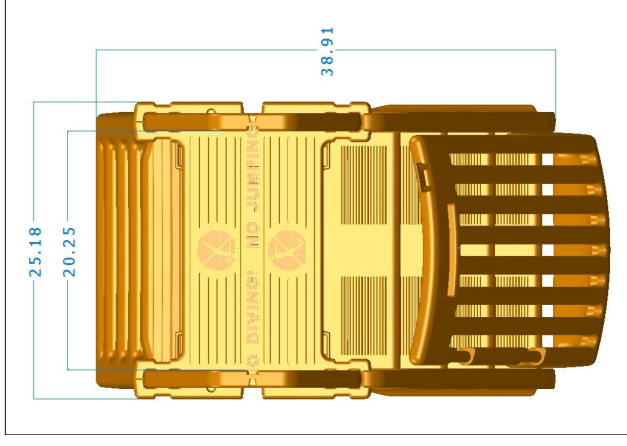

MODEL CE SPECS & MEASUREMENTS

**ALL MEASUREMENTS
ARE IN INCHES**

**SUBJECT TO CHANGE
BUT WITHIN CODE
SPECIFICATIONS**

**GATE OPENS OUT,
IS SELF-CLOSING,
SELF-LATCHING &
LOCKABLE
(LOCK NOT INCLUDED)**