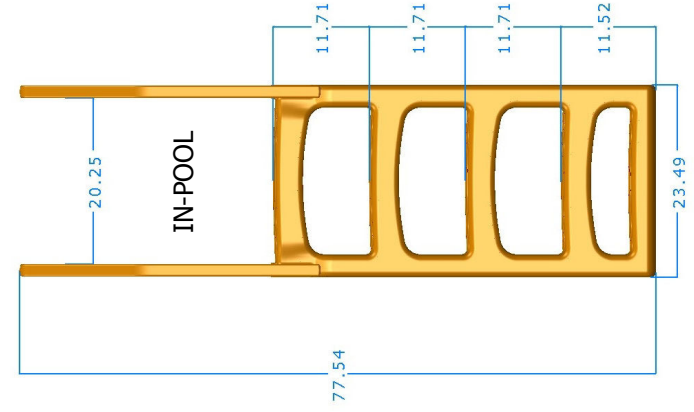

MODEL CE SPECS & MEASUREMENTS

**ALL MEASUREMENTS
ARE IN INCHES**

**SUBJECT TO CHANGE
BUT WITHIN CODE
SPECIFICATIONS**

**GATE OPENS OUT,
IS SELF-CLOSING,
SELF-LATCHING &
LOCKABLE
(LOCK NOT INCLUDED)**