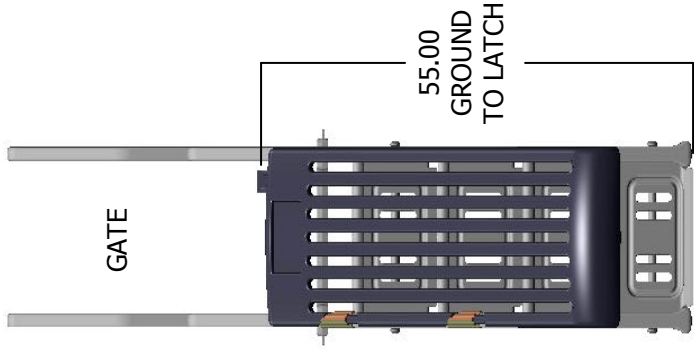

MODEL CE SPECS & MEASUREMENTS

**ALL MEASUREMENTS
ARE IN INCHES**

**SUBJECT TO CHANGE
BUT WITHIN CODE
SPECIFICATIONS**

**GATE OPENS OUT,
IS SELF-CLOSING,
SELF-LATCHING &
LOCKABLE
(LOCK NOT INCLUDED)**