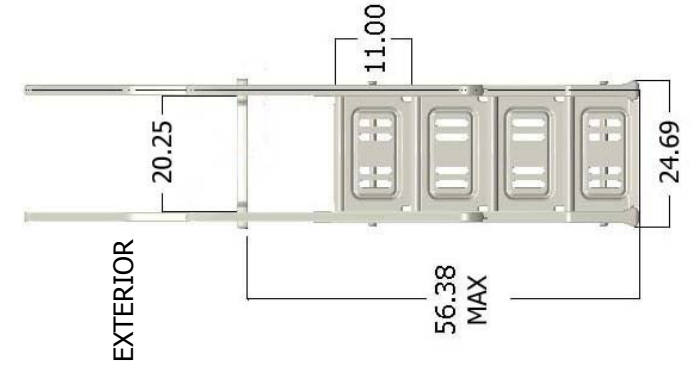

MODEL CE SPECS & MEASUREMENTS

**ALL MEASUREMENTS
ARE IN INCHES**

**SUBJECT TO CHANGE
BUT WITHIN CODE
SPECIFICATIONS**

**GATE OPENS OUT,
IS SELF-CLOSING,
SELF-LATCHING &
LOCKABLE
(LOCK NOT INCLUDED)**