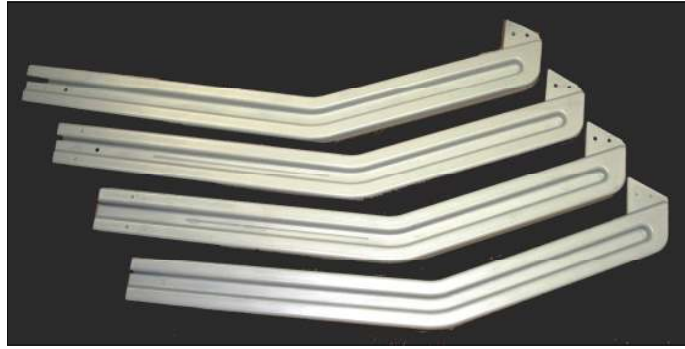

MODEL DL IN-POOL LADDER PARTS BREAKDOWN

LADDER SECTION

UPPER HANDRAILS - 4 PCS
(1 x BL + 1 x BR + 1 x FL + 1 x FR)

FRONT FLANGE

REAR FLANGE

HANDRAIL FILLER

3/4"

1"

1/4-20 BOLTS

2"

#10 x 1 SCREW

1/4 WASHER

1/4 HEX NUT

| PART DESCRIPTION | QUANTITY OF PARTS | PART # (COLOR: WHITE) | PART # (COLOR: TAUPE) |
|------------------------|-------------------|-------------------------|-------------------------|
| LADDER SECTION | 1 | VWC-LS-W | VWC-LS-T |
| BACK LEFT HANDRAIL | 1 | VWC-BLH-W | VWC-BLH-T |
| BACK RIGHT HANDRAIL | 1 | VWC-BRH-W | VWC-BRH-T |
| FRONT LEFT HANDRAIL | 1 | VWC-FLH-W | VWC-FLH-T |
| FRONT RIGHT HANDRAIL | 1 | VWC-FRH-W | VWC-FRH-T |
| FRONT FLANGE | 2 | VWC-FF-W | VWC-FF-T |
| REAR FLANGE | 2 | VWC-RF-W | VWC-RF-T |
| HANDRAIL FILLER | 2 | VWC-HF-W | VWC-HF-T |
| 1/4-20 x 3/4 S.S. BOLT | 2 | VWC-1420X34SSB | VWC-1420X34SSB |
| 1/4-20 x 1 S.S. BOLT | 4 | VWC-1420X1SSB | VWC-1420X1SSB |
| 1/4-20 x 2 S.S. BOLT | 2 | VWC-1420X2SSB | VWC-1420X2SSB |
| # 10 x 1 S.S. SCREW | 12 | VWC-10X1SSS | VWC-10X1SSS |
| 1/4 S.S. FLAT WASHER | 10 | VWC-14FWSS | VWC-14FWSS |
| 1/4-20 S.S. HEX NUT | 6 | VWC-14HNSS | VWC-14HNSS |