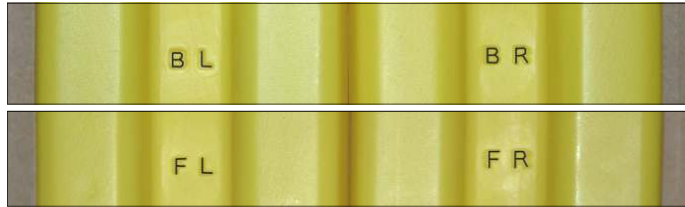

MODEL DL IN-POOL LADDER PARTS BREAKDOWN

LADDER SECTION

UPPER HANDRAILS - 4 PCS
(1 x BL + 1 x BR + 1 x FL + 1 x FR)

FRONT FLANGE

REAR FLANGE

HANDRAIL FILLER

3/4"

1"

1/4-20 BOLTS

2"

#10 x 1 SCREW

1/4 WASHER

1/4 HEX NUT

| PART DESCRIPTION | QUANTITY OF PARTS | PART # (COLOR: WHITE) | PART # (COLOR: TAUPE) |
|------------------------|-------------------|-------------------------|-------------------------|
| LADDER SECTION | 1 | VWC-LS-W | VWC-LS-T |
| BACK LEFT HANDRAIL | 1 | VWC-BLH-W | VWC-BLH-T |
| BACK RIGHT HANDRAIL | 1 | VWC-BRH-W | VWC-BRH-T |
| FRONT LEFT HANDRAIL | 1 | VWC-FLH-W | VWC-FLH-T |
| FRONT RIGHT HANDRAIL | 1 | VWC-FRH-W | VWC-FRH-T |
| FRONT FLANGE | 2 | VWC-FF-W | VWC-FF-T |
| REAR FLANGE | 2 | VWC-RF-W | VWC-RF-T |
| HANDRAIL FILLER | 2 | VWC-HF-W | VWC-HF-T |
| 1/4-20 x 3/4 S.S. BOLT | 2 | VWC-1420X34SSB | VWC-1420X34SSB |
| 1/4-20 x 1 S.S. BOLT | 4 | VWC-1420X1SSB | VWC-1420X1SSB |
| 1/4-20 x 2 S.S. BOLT | 2 | VWC-1420X2SSB | VWC-1420X2SSB |
| # 10 x 1 S.S. SCREW | 12 | VWC-10X1SSS | VWC-10X1SSS |
| 1/4 S.S. FLAT WASHER | 10 | VWC-14FWSS | VWC-14FWSS |
| 1/4-20 S.S. HEX NUT | 6 | VWC-14HNSS | VWC-14HNSS |