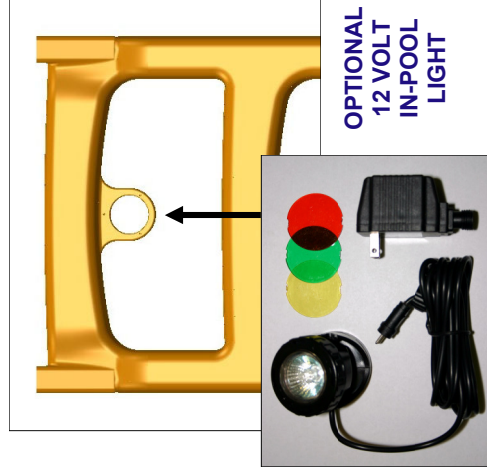

MODEL DL IN-POOL DECK LADDER

OPTIONAL 12 VOLT
IN-POOL LIGHT
(MODEL #OPT12V)

VISIT OUR
WEBSITE FOR
FULL PRODUCT
INFORMATION
AND SPECS

OPTIONAL
12 VOLT
IN-POOL
LIGHT

All resin in-pool ladder with two sets of deck mount flanges (front & rear). The ladder is adjustable to a maximum height of 60 inches. Five full treads for ease of climbing and for today's taller pools (top tread height of 46.65 inches). Double, extended handrails. Extremely easy to assemble. Add an optional 12 volt in-pool light to enhance swimming environment.