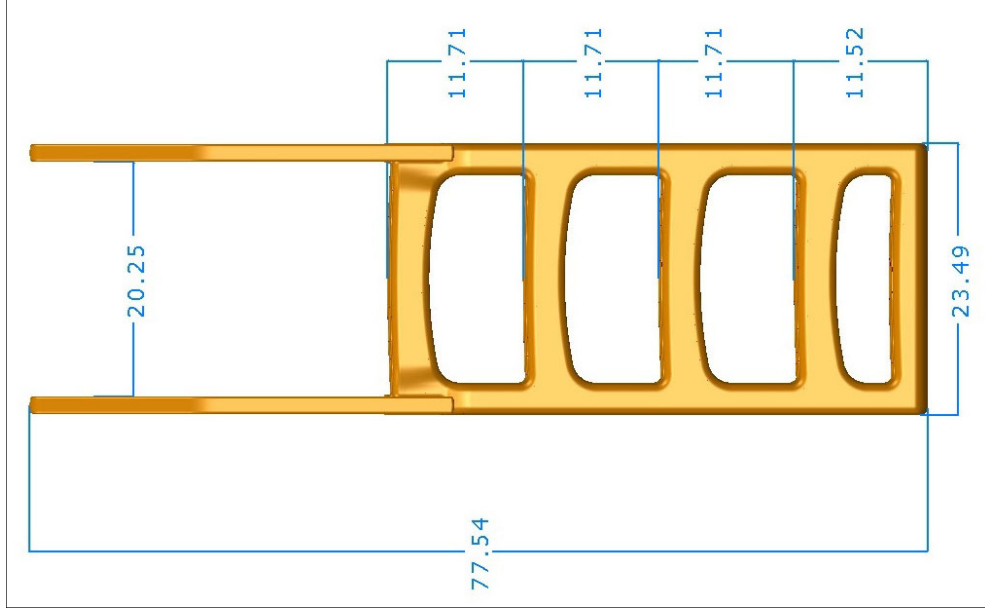

MODEL DL IN-POOL DECK LADDER

OPTIONAL 12 VOLT
IN-POOL LIGHT
(MODEL #OPT12V)

VISIT OUR
WEBSITE FOR
FULL PRODUCT
INFORMATION
AND SPECS

OPTIONAL
12 VOLT
IN-POOL
LIGHT

All resin in-pool ladder with two sets of deck mount flanges (front & rear). The ladder is adjustable to a maximum height of 60 inches. Five full treads for ease of climbing and for today's taller pools (top tread height of 46.65 inches). Double, extended handrails. Extremely easy to assemble. Add an optional 12 volt in-pool light to enhance swimming environment.