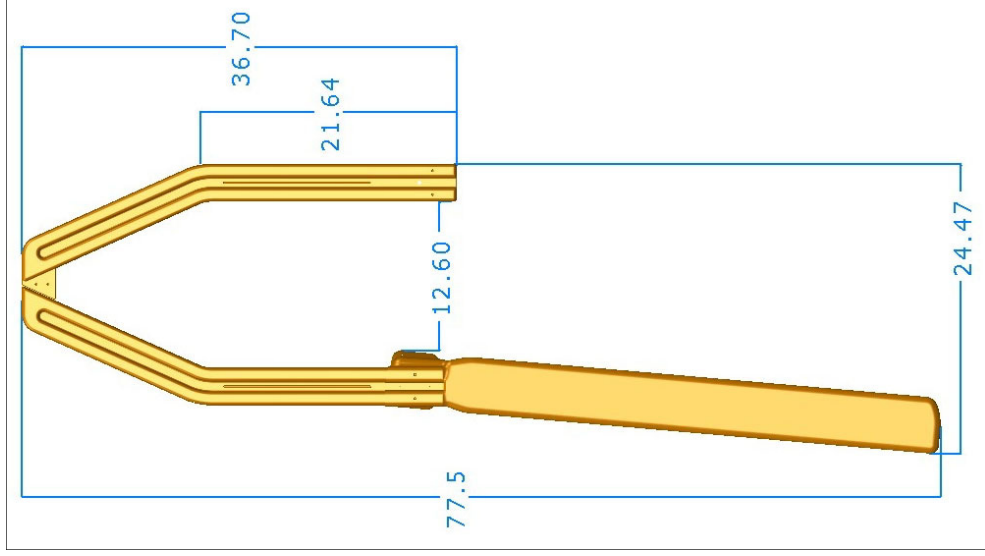

MODEL DL IN-POOL DECK LADDER

OPTIONAL 12 VOLT
IN-POOL LIGHT
(MODEL #OPT12V)

VISIT OUR
WEBSITE FOR
FULL PRODUCT
INFORMATION
AND SPECS

OPTIONAL
12 VOLT
IN-POOL
LIGHT

All resin in-pool ladder with two sets of deck mount flanges (front & rear). The ladder is adjustable to a maximum height of 60 inches. Five full treads for ease of climbing and for today's taller pools (top tread height of 46.65 inches). Double, extended handrails. Extremely easy to assemble. Add an optional 12 volt in-pool light to enhance swimming environment.